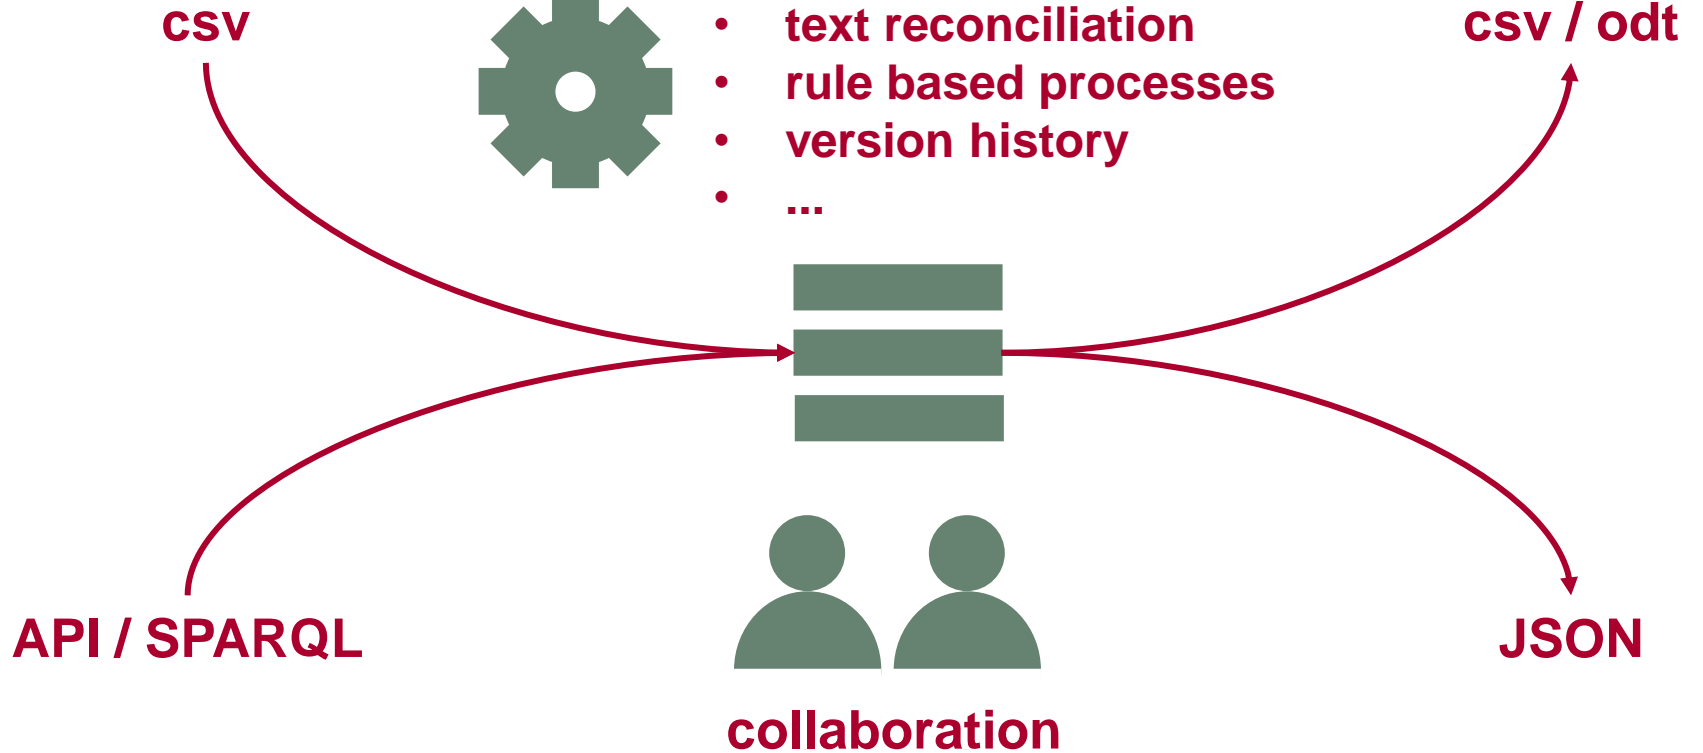

u^b

nodegoat

a web-based research environment for the humanities

Sophia Marxer, Kaspar Gubler, Sebastian Borkowski
DARIAH-CH Study Day 2023, 20 October 2023

 LAB¹¹⁰⁰

Data Management

model your data

manage your data

- multi object operations
- text reconciliation
- rule based processes
- version history
- ...

u^b

Dynamic Data Visualisation

geo visualisation

network graph

chrono diagram

Interactive Data Publication

The Parthenon on Paper

dd_persons_1 (2 Objects) Grid Map Start Over

Church, Frederic Edwin

Gifford, Sanford
Robinson

The screenshot shows a digital interface for 'The Parthenon on Paper'. At the top, there is a dark grey header with the title. Below it is a green navigation bar containing a label 'dd_persons_1 (2 Objects)', a 'Grid' button with a grid icon, a 'Map' button with a globe icon, and a 'Start Over' button with a refresh icon. The main content area is light grey and displays two portrait images side-by-side. The first portrait is of Frederic Edwin Church, and the second is of Sanford Robinson Gifford. Each portrait is enclosed in a thin white border with its name printed below it.